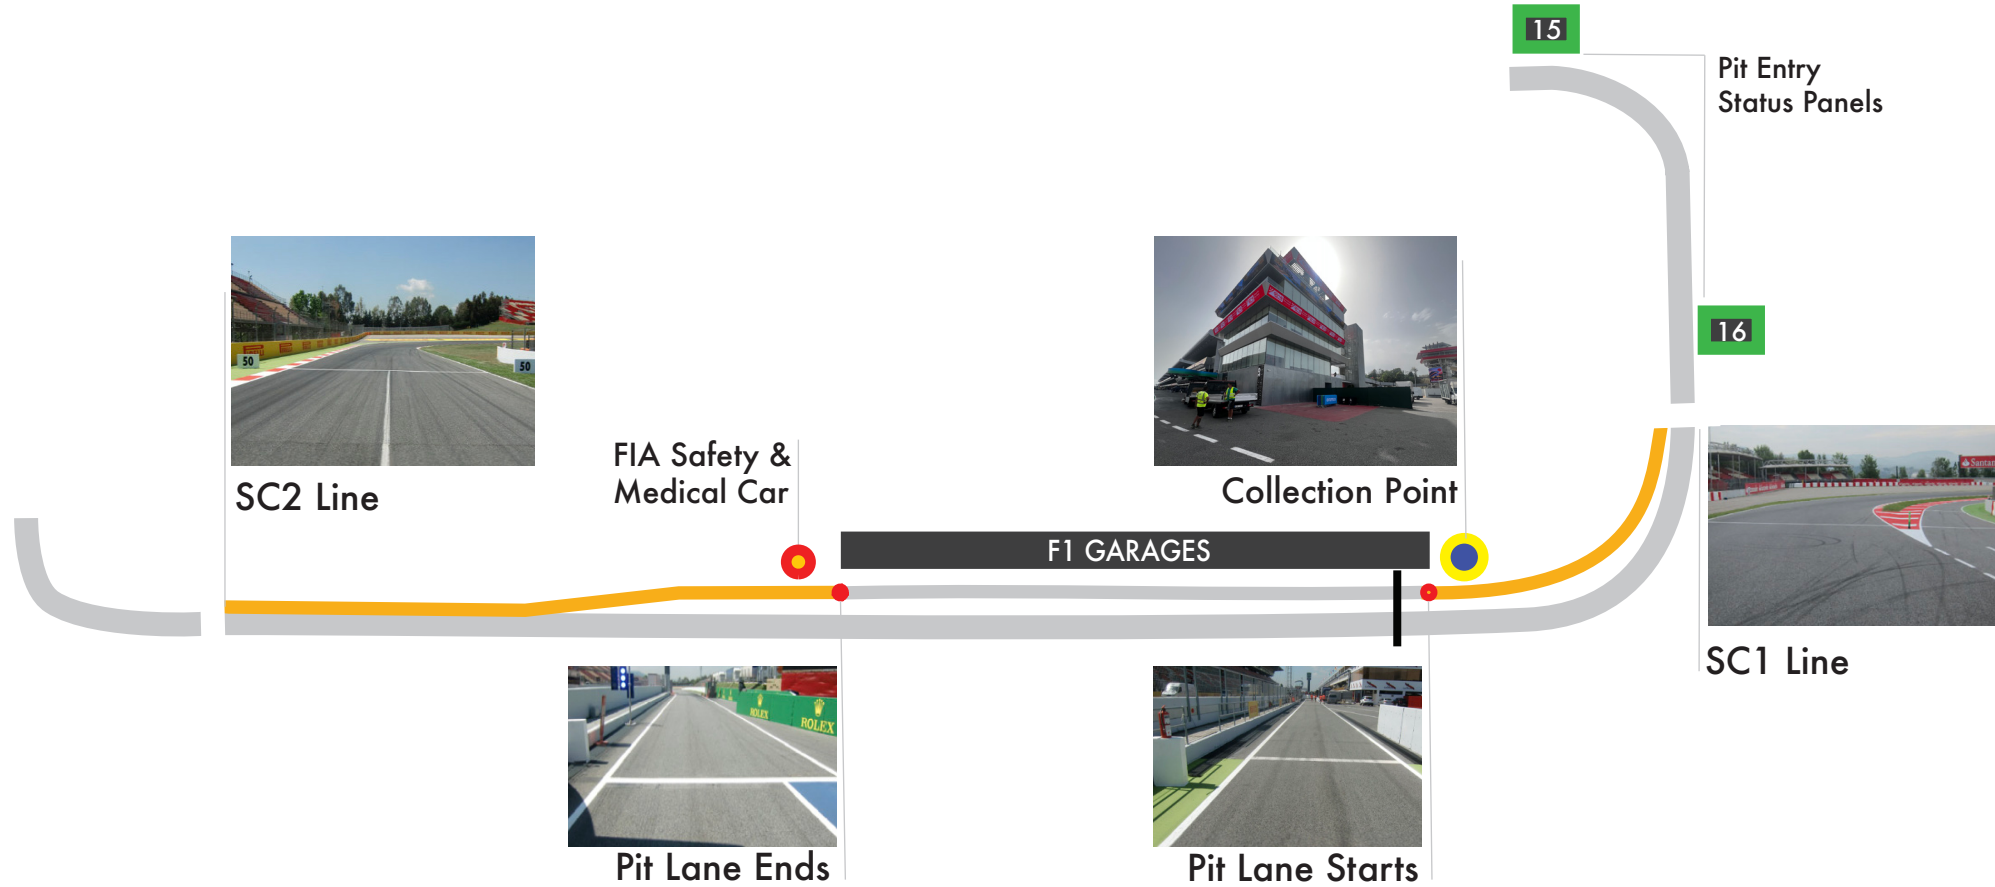

FIA FORMULA 1 WORLD CHAMPIONSHIP

2024 SPANISH GRAND PRIX

21 - 23 June 2024

From	The FIA Formula One Race Director	Document	3
To	All Teams, All Officials	Date	20 June 2024
		Time	15:10

Title Event Notes - Circuit Map, Pit Lane Drawing and Red Zones
Description Event Notes - Circuit Map, Pit Lane Drawing and Red Zones
Enclosed Event Notes - Circuit Map, Pit Lane Drawing and Red Zones .pdf

Niels Wittich

The FIA Formula One Race Director

FIA Formula 1 World Championship™

FORMULA 1 ARAMCO GRAN PREMIO DE ESPAÑA 2024 - Barcelona

Circuit Map

Circuit Centreline Length = 4.657km

2024
BARCELONA
GRAND PRIX

PIT LANE DRAWING

19 June 2024
V1

48	47	46	45	44	43	42	41	40	39	38	37	36	35	34	33	32	31	30	29	28	27	26	25	24	23	22	21	20	19	18	17	16	15	14	13	12	11	10	09	08	07	06	05	04	03	02	01	00				
FOM	HAAS	HAAS	HAAS	HAAS	SAUBER	SAUBER	SAUBER	SAUBER	RACING BULLS	RACING BULLS	RACING BULLS	RACING BULLS	WILLIAMS	WILLIAMS	WILLIAMS	WILLIAMS	ALPINE	ALPINE	ALPINE	ALPINE	ALPINE	ASTON MARTIN	ASTON MARTIN	ASTON MARTIN	ASTON MARTIN	WALKWAY	MCLAREN	MCLAREN	MCLAREN	MCLAREN	FERRARI	FERRARI	FERRARI	FERRARI	MERCEDES	MERCEDES	MERCEDES	MERCEDES	RED BULL	RED BULL	RED BULL	RED BULL	RED BULL	FOM	FOM	FIA	FIA	FIA	FIA	FOM	FOM	
	• HAAS				• SAUBER				• RAB				• WILLIAMS				• ALPINE				• ASTON MARTIN						• MCLAREN				• FERRARI				• MERCEDES				• RBR													
FAST LANE																																																				