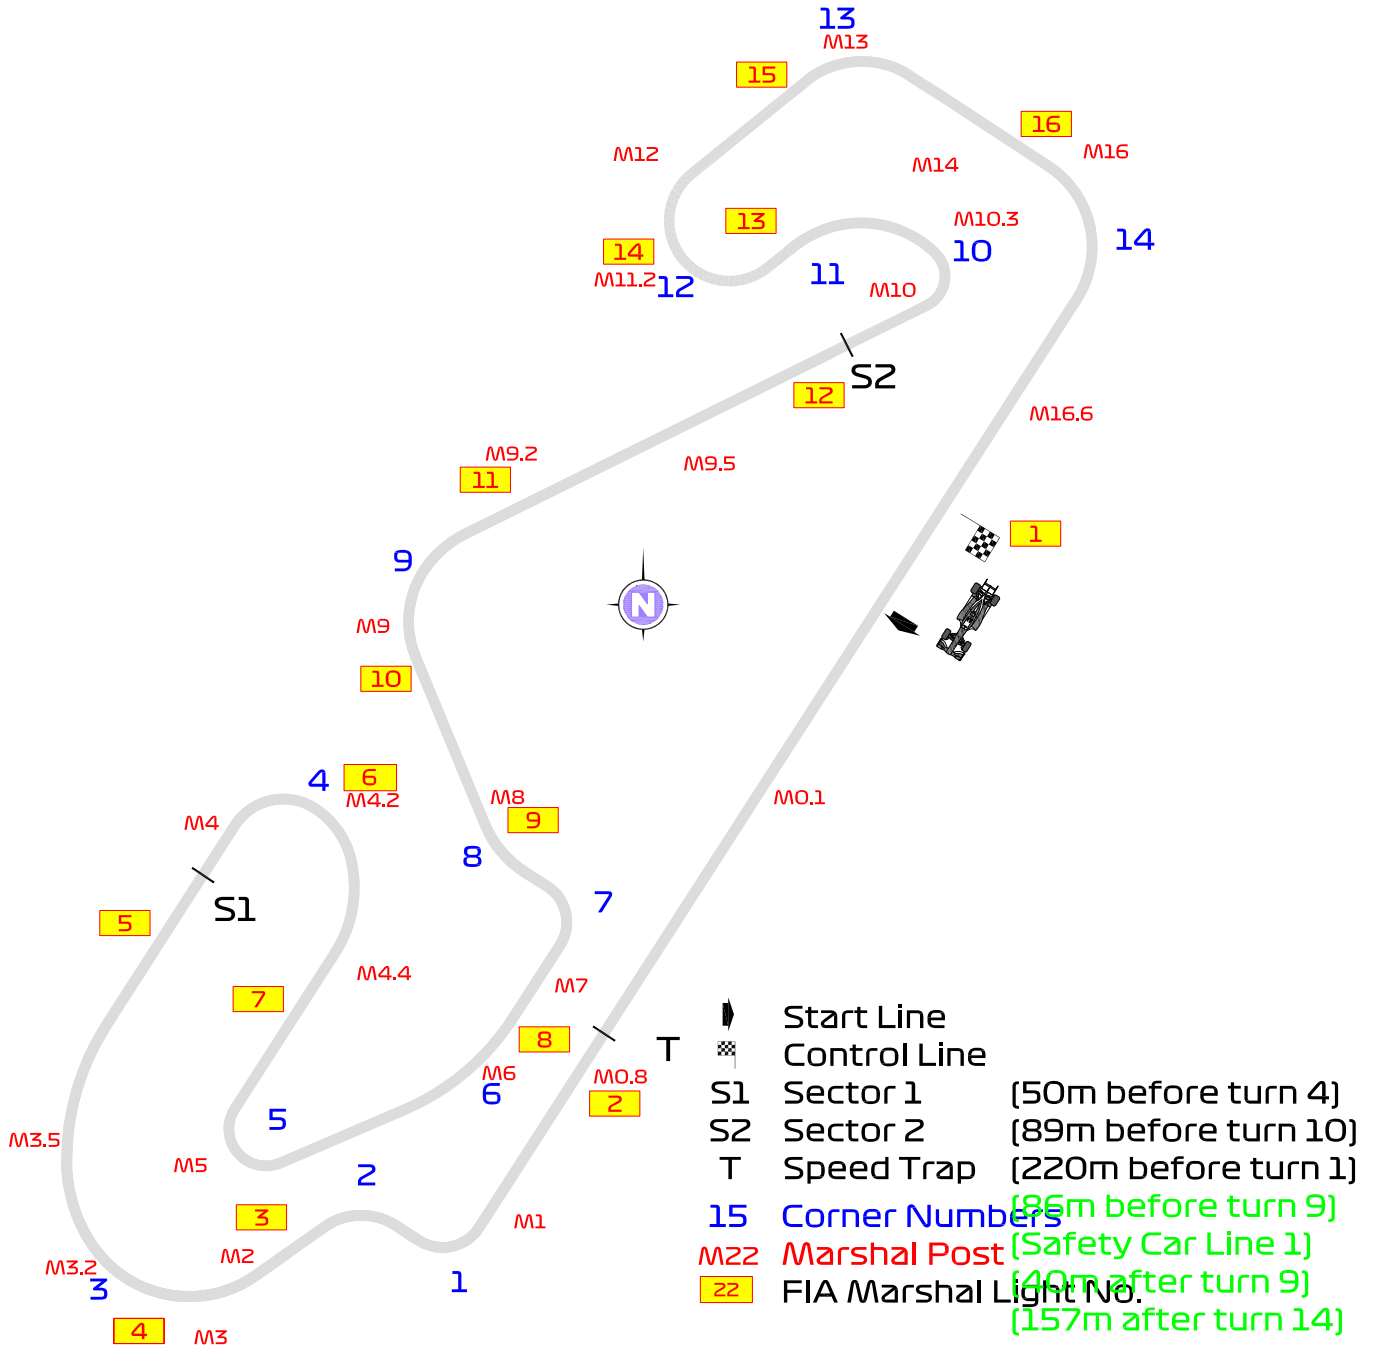

FIA FORMULA 1 WORLD CHAMPIONSHIP

2024 SPANISH GRAND PRIX

21 - 23 June 2024

From	The FIA Formula One Race Director	Document	3
To	All Teams, All Officials	Date	20 June 2024
		Time	15:10

Title Event Notes - Circuit Map, Pit Lane Drawing and Red Zones
Description Event Notes - Circuit Map, Pit Lane Drawing and Red Zones
Enclosed Event Notes - Circuit Map, Pit Lane Drawing and Red Zones .pdf

Niels Wittich

The FIA Formula One Race Director

FIA Formula 1 World Championship™

FORMULA 1 ARAMCO GRAN PREMIO DE ESPAÑA 2024 - Barcelona

Circuit Map

Circuit Centreline Length = 4.657km

2024
BARCELONA
GRAND PRIX

PIT LANE DRAWING

19 June 2024
V1

48	47	46	45	44	43	42	41	40	39	38	37	36	35	34	33	32	31	30	29	28	27	26	25	24	23	22	21	20	19	18	17	16	15	14	13	12	11	10	09	08	07	06	05	04	03	02	01	00				
FOM	HAAS	HAAS	HAAS	HAAS	SAUBER	SAUBER	SAUBER	SAUBER	RACING BULLS	RACING BULLS	RACING BULLS	RACING BULLS	WILLIAMS	WILLIAMS	WILLIAMS	WILLIAMS	ALPINE	ALPINE	ALPINE	ALPINE	ALPINE	ASTON MARTIN	ASTON MARTIN	ASTON MARTIN	ASTON MARTIN	WALKWAY	MCLAREN	MCLAREN	MCLAREN	MCLAREN	FERRARI	FERRARI	FERRARI	FERRARI	MERCEDES	MERCEDES	MERCEDES	MERCEDES	RED BULL	RED BULL	RED BULL	RED BULL	RED BULL	FOM	FOM	FIA	FIA	FIA	FIA	FOM	FOM	
	• HAAS				• SAUBER				• RAB				• WILLIAMS				• ALPINE				• ASTON MARTIN						• MCLAREN				• FERRARI				• MERCEDES				• RBR													
FAST LANE																																																				